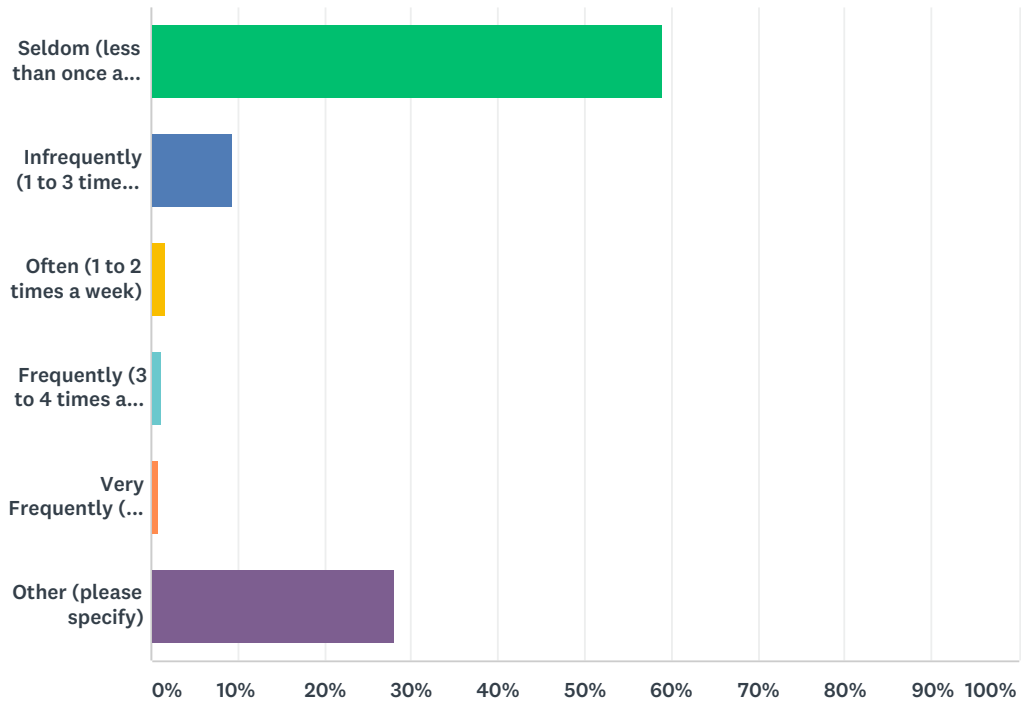

Q6 How frequently do you travel to Portland for school?

Answered: 382 Skipped: 112

ANSWER CHOICES	RESPONSES	
Seldom (less than once a month)	58.90%	225
Infrequently (1 to 3 times a month)	9.42%	36
Often (1 to 2 times a week)	1.57%	6
Frequently (3 to 4 times a week)	1.31%	5
Very Frequently (5+ times a week)	0.79%	3
Other (please specify)	28.01%	107
TOTAL		382