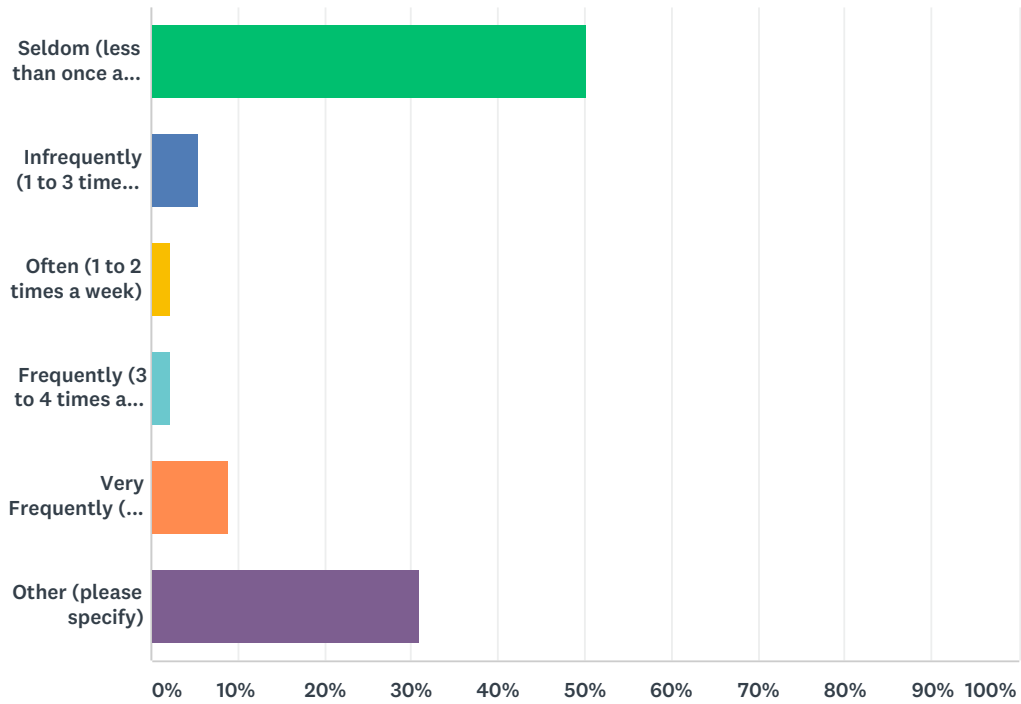

Q33 How frequently do you travel to Lewiston/Auburn for school?

Answered: 311 Skipped: 183

ANSWER CHOICES	RESPONSES	
Seldom (less than once a month)	50.16%	156
Infrequently (1 to 3 times a month)	5.47%	17
Often (1 to 2 times a week)	2.25%	7
Frequently (3 to 4 times a week)	2.25%	7
Very Frequently (5+ times a week)	9.00%	28
Other (please specify)	30.87%	96
TOTAL		311