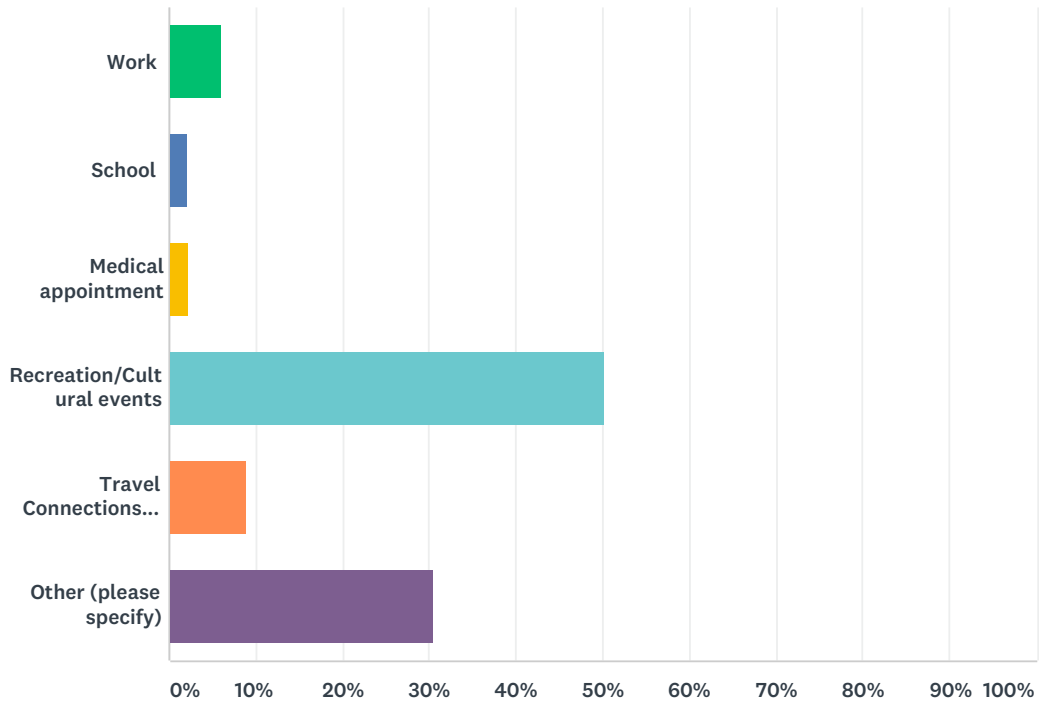

Q29 In addition to a station in Lewiston-Auburn, where else would you like to see a station between Lewiston-Auburn and Portland?

Answered: 271 Skipped: 223

Q30 Do you currently ride the Downeaster?

Answered: 345 Skipped: 149

ANSWER CHOICES	RESPONSES	
Yes	57.68%	199
No	42.32%	146
TOTAL		345

Q31 For what purposes do you ride the Downeaster?

Answered: 301 Skipped: 193

ANSWER CHOICES	RESPONSES	
Work	5.98%	18
School	1.99%	6
Medical appointment	2.33%	7
Recreation/Cultural events	50.17%	151
Travel Connections (e.g., to fly out of the airport)	8.97%	27
Other (please specify)	30.56%	92
TOTAL		301