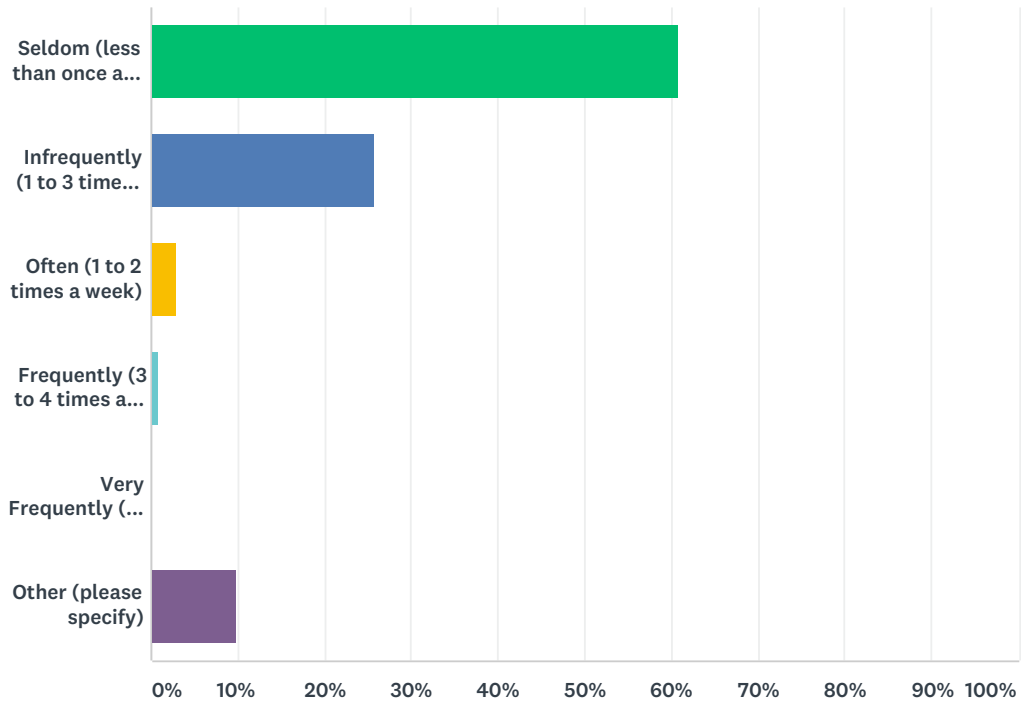

Q7 How frequently do you travel to Portland for medical appointments?

Answered: 385 Skipped: 109

ANSWER CHOICES	RESPONSES	
Seldom (less than once a month)	60.78%	234
Infrequently (1 to 3 times a month)	25.71%	99
Often (1 to 2 times a week)	2.86%	11
Frequently (3 to 4 times a week)	0.78%	3
Very Frequently (5+ times a week)	0.00%	0
Other (please specify)	9.87%	38
TOTAL		385