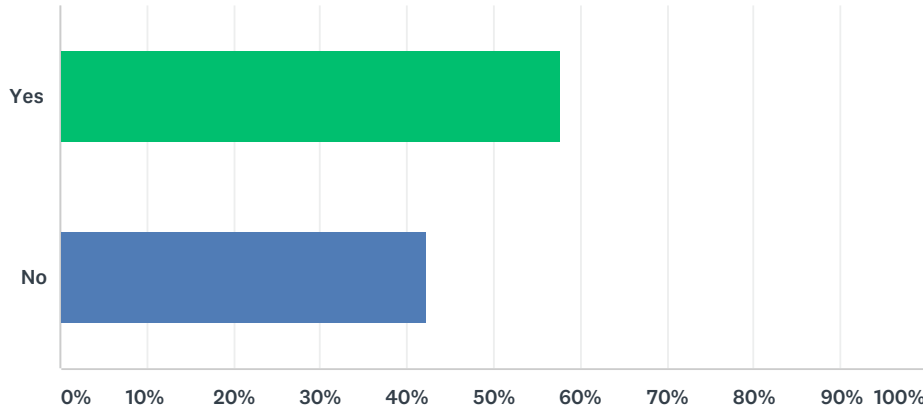

ANSWER CHOICES	RESPONSES	
Yes	57.68%	199
No	42.32%	146
TOTAL		345

Q31 For what purposes do you ride the Downeaster?

Answered: 301 Skipped: 193

ANSWER CHOICES	RESPONSES	
Work	5.98%	18
School	1.99%	6
Medical appointment	2.33%	7
Recreation/Cultural events	50.17%	151
Travel Connections (e.g., to fly out of the airport)	8.97%	27
Other (please specify)	30.56%	92
TOTAL		301