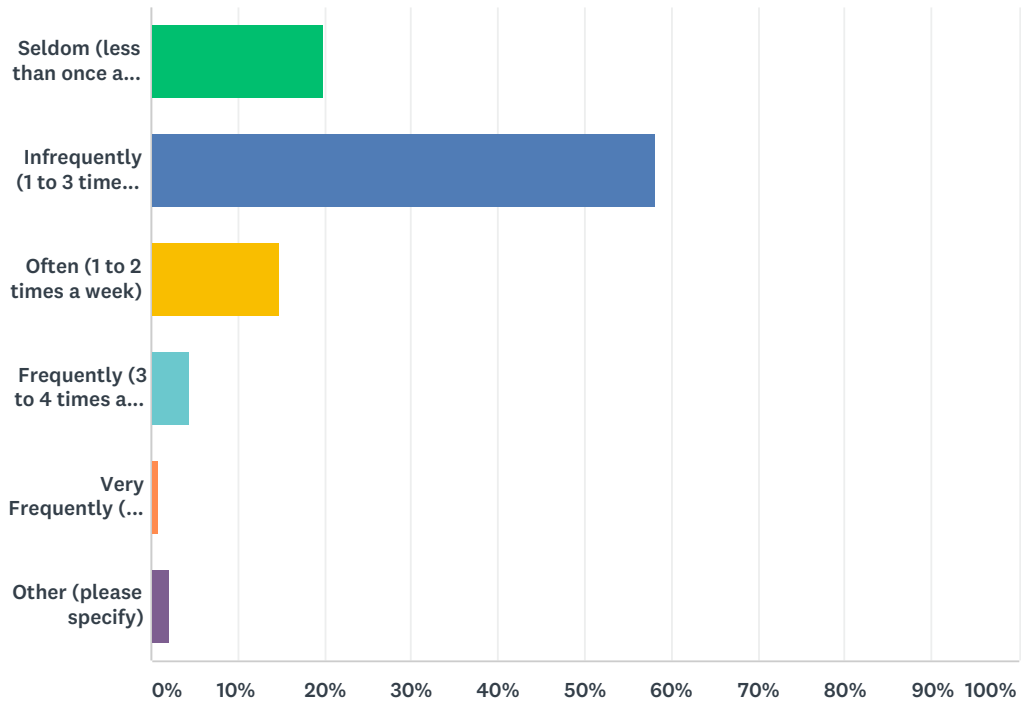

Q9 How frequently do you travel to Portland for shopping?

Answered: 392 Skipped: 102

ANSWER CHOICES	RESPONSES	
Seldom (less than once a month)	19.90%	78
Infrequently (1 to 3 times a month)	58.16%	228
Often (1 to 2 times a week)	14.80%	58
Frequently (3 to 4 times a week)	4.34%	17
Very Frequently (5+ times a week)	0.77%	3
Other (please specify)	2.04%	8
TOTAL		392