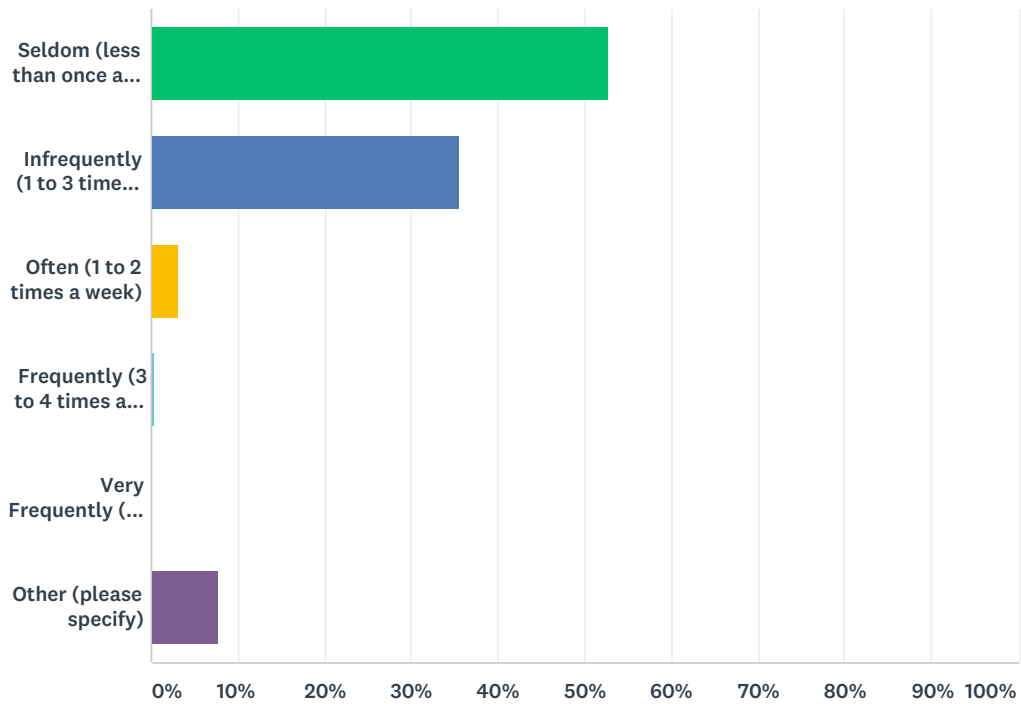

Q15 How frequently do you travel to Boston for recreation/cultural events?

Answered: 390 Skipped: 104

ANSWER CHOICES	RESPONSES	
Seldom (less than once a month)	52.82%	206
Infrequently (1 to 3 times a month)	35.64%	139
Often (1 to 2 times a week)	3.08%	12
Frequently (3 to 4 times a week)	0.51%	2
Very Frequently (5+ times a week)	0.26%	1
Other (please specify)	7.69%	30
TOTAL		390