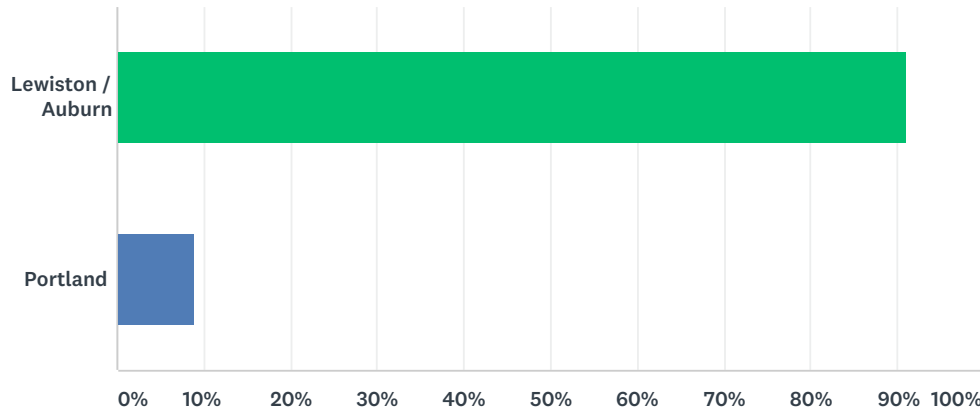

Q4 The next group of questions depend on where you live. Based on the zip code from question #1, which area do you live closest to?

Answered: 493 Skipped: 1

ANSWER CHOICES	RESPONSES	
Lewiston / Auburn	91.08%	449
Portland	8.92%	44
TOTAL		493