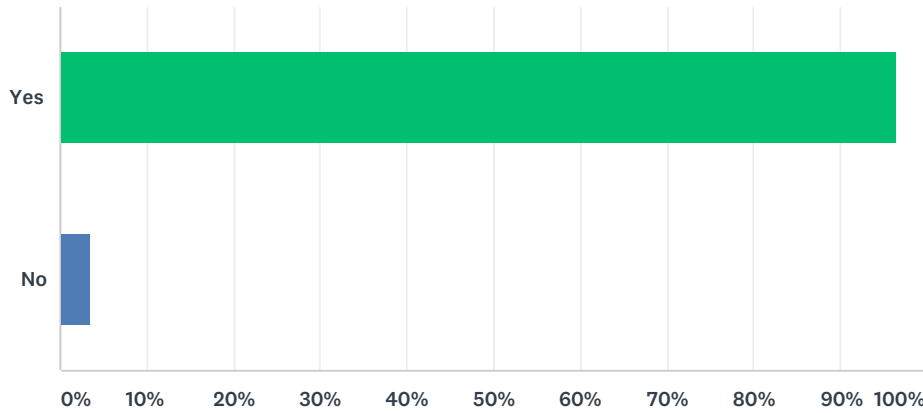

Q23 If train service were available between Lewiston/Auburn and Boston, would you ride it?

Answered: 393 Skipped: 101

ANSWER CHOICES	RESPONSES	
Yes	96.44%	379
No	3.56%	14
TOTAL		393