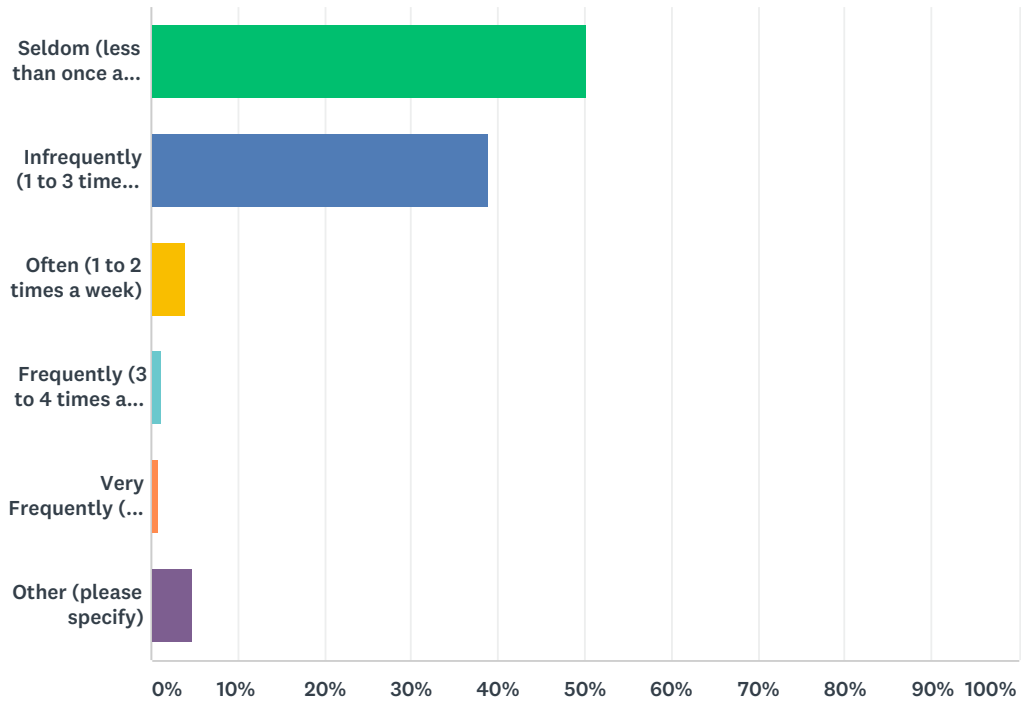

Q10 How frequently do you travel to Portland for travel connections (e.g., to fly out of the airport, transfer to the Downeaster)?

Answered: 393 Skipped: 101

ANSWER CHOICES	RESPONSES	
Seldom (less than once a month)	50.13%	197
Infrequently (1 to 3 times a month)	38.93%	153
Often (1 to 2 times a week)	4.07%	16
Frequently (3 to 4 times a week)	1.27%	5
Very Frequently (5+ times a week)	0.76%	3
Other (please specify)	4.83%	19
TOTAL		393