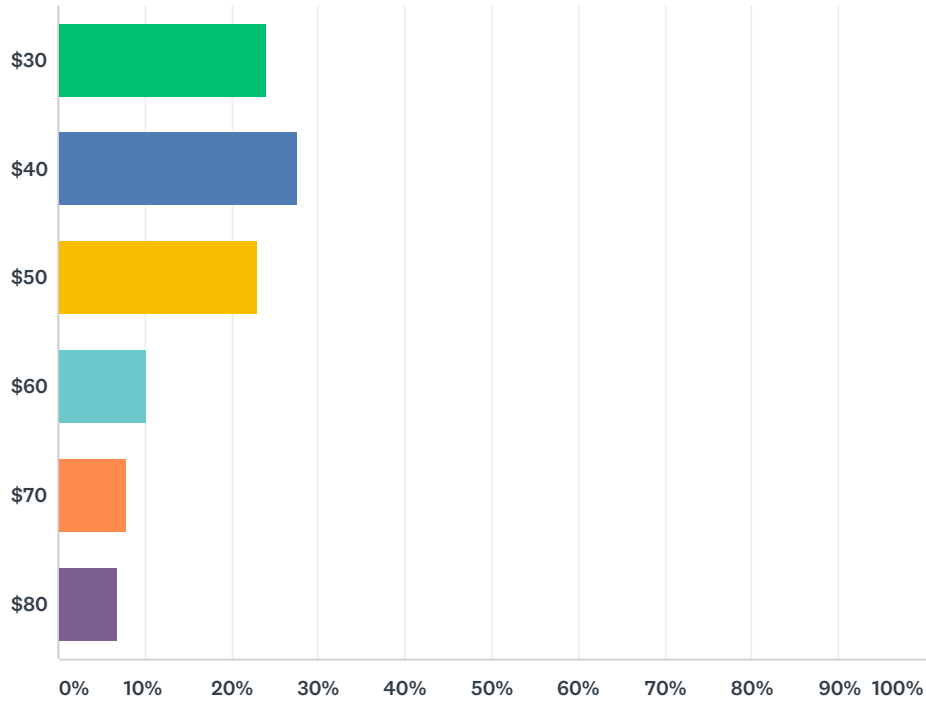

Q27 What is the most you would pay for a one-way train ride between Lewiston/Auburn and Boston? (For reference, the average cost to drive alone is $84, excluding parking)

Answered: 390 Skipped: 104

ANSWER CHOICES	RESPONSES	
$30	24.10%	94
$40	27.69%	108
$50	23.08%	90
$60	10.26%	40
$70	7.95%	31
$80	6.92%	27
TOTAL		390