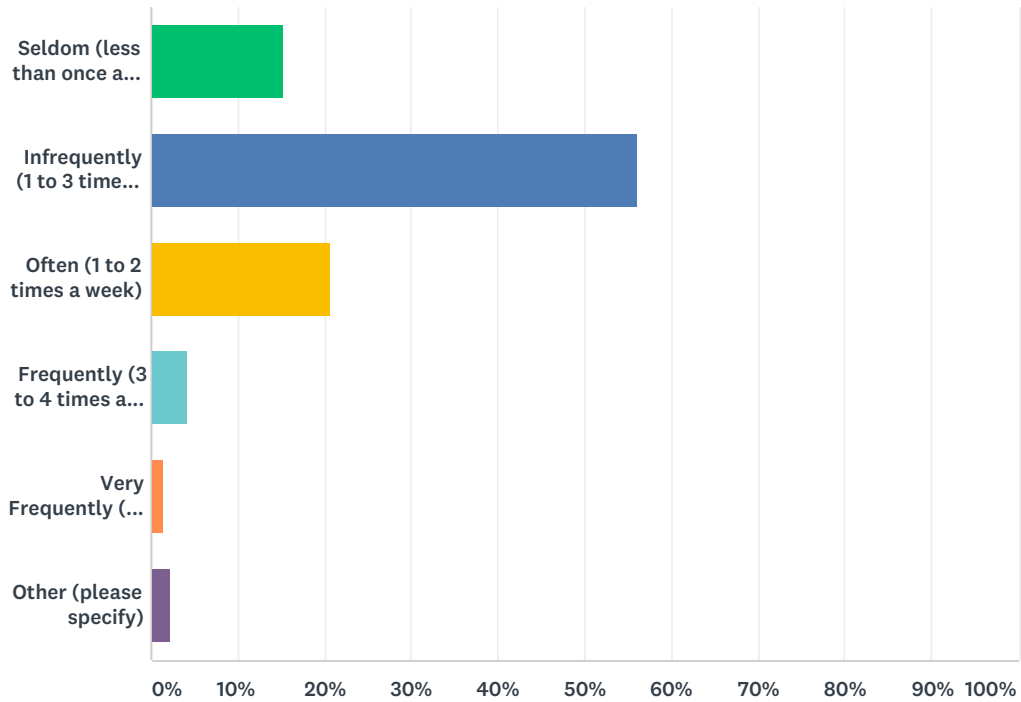

Q8 How frequently do you travel to Portland for recreation/cultural events?

Answered: 391 Skipped: 103

ANSWER CHOICES	RESPONSES	
Seldom (less than once a month)	15.35%	60
Infrequently (1 to 3 times a month)	56.01%	219
Often (1 to 2 times a week)	20.72%	81
Frequently (3 to 4 times a week)	4.09%	16
Very Frequently (5+ times a week)	1.53%	6
Other (please specify)	2.30%	9
TOTAL		391