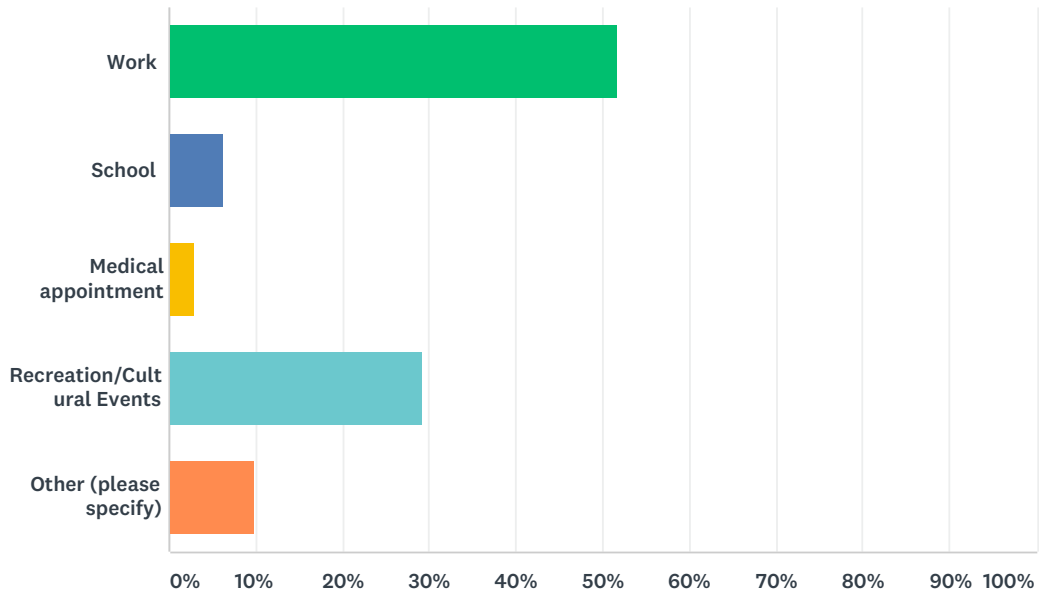

Q1 What is the Zip Code where you live?

Answered: 491 Skipped: 3

Q2 What is the purpose of your most-frequent trip you make from home?

Answered: 491 Skipped: 3

ANSWER CHOICES	RESPONSES	
Work	51.73%	254
School	6.31%	31
Medical appointment	2.85%	14
Recreation/Cultural Events	29.33%	144
Other (please specify)	9.78%	48
TOTAL		491