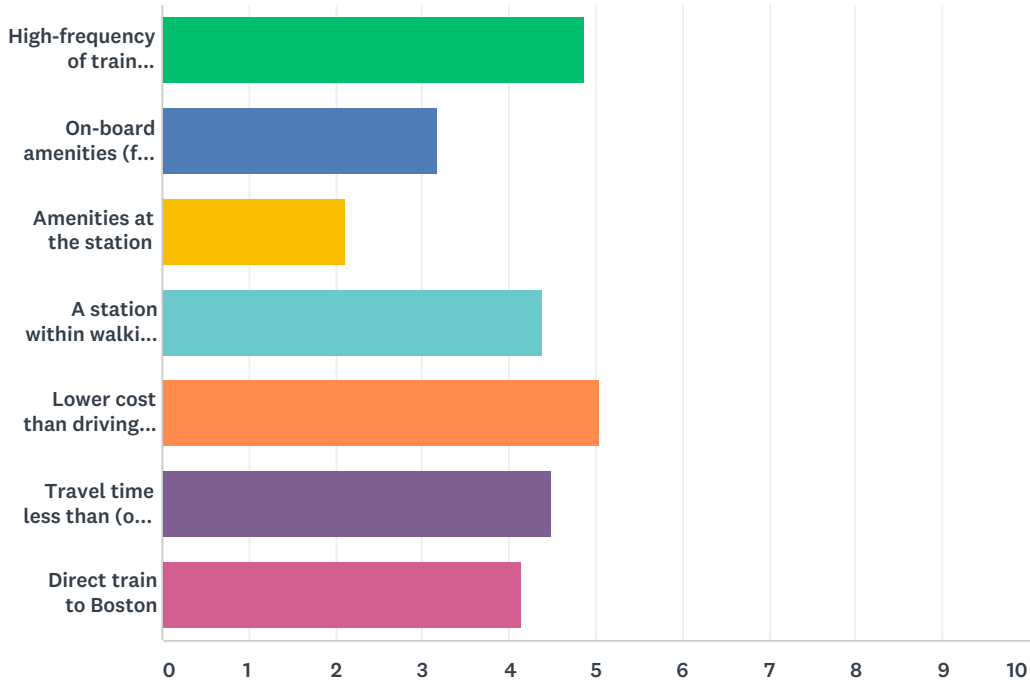

Q28 What would make you more likely to use the train? Please rank in order from most important to least important:

Answered: 389 Skipped: 105

	1	2	3	4	5	6	7	TOTAL	SCORE
High-frequency of train service (many trains per day)	25.99% 92	17.80% 63	14.41% 51	15.82% 56	16.10% 57	5.37% 19	4.52% 16	354	4.88
On-board amenities (food and drinks for purchase, WiFi service)	6.23% 22	7.65% 27	10.48% 37	10.48% 37	17.00% 60	35.13% 124	13.03% 46	353	3.18
Amenities at the station	2.56% 9	2.84% 10	7.39% 26	3.69% 13	8.52% 30	24.43% 86	50.57% 178	352	2.12
A station within walking distance (or which has frequent transit service) to destination	13.74% 50	17.86% 65	15.38% 56	22.53% 82	15.38% 56	7.97% 29	7.14% 26	364	4.40
Lower cost than driving + parking	25.07% 91	20.39% 74	19.01% 69	15.43% 56	13.77% 50	2.48% 9	3.86% 14	363	5.05
Travel time less than (or similar to) driving	10.11% 37	24.86% 91	19.95% 73	15.30% 56	11.75% 43	14.48% 53	3.55% 13	366	4.49
Direct train to Boston	20.42% 77	10.61% 40	13.26% 50	15.65% 59	15.65% 59	7.43% 28	16.98% 64	377	4.14