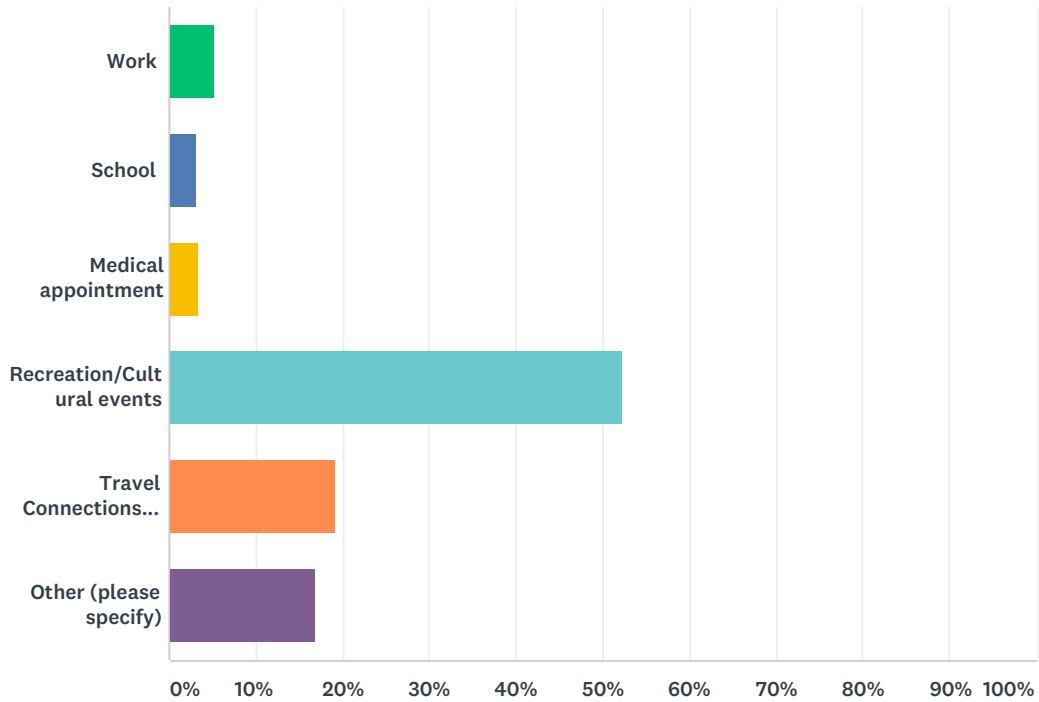

Q24 For what purpose would you consider riding the train between Lewiston-Auburn and Boston? (check all that apply)

Answered: 390 Skipped: 104

ANSWER CHOICES	RESPONSES	
Work	5.13%	20
School	3.08%	12
Medical appointment	3.33%	13
Recreation/Cultural events	52.31%	204
Travel Connections (e.g., to fly out of the airport)	19.23%	75
Other (please specify)	16.92%	66
TOTAL		390