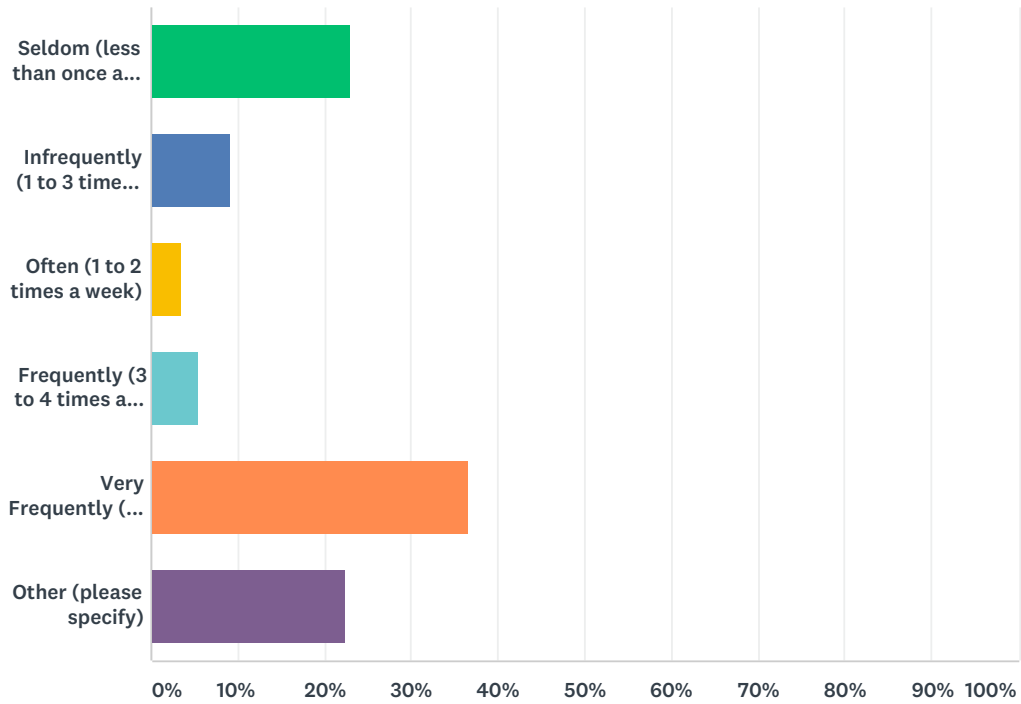

Q32 How frequently do you travel to Lewiston/Auburn for work?

Answered: 317 Skipped: 177

ANSWER CHOICES	RESPONSES	
Seldom (less than once a month)	23.03%	73
Infrequently (1 to 3 times a month)	9.15%	29
Often (1 to 2 times a week)	3.47%	11
Frequently (3 to 4 times a week)	5.36%	17
Very Frequently (5+ times a week)	36.59%	116
Other (please specify)	22.40%	71
TOTAL		317