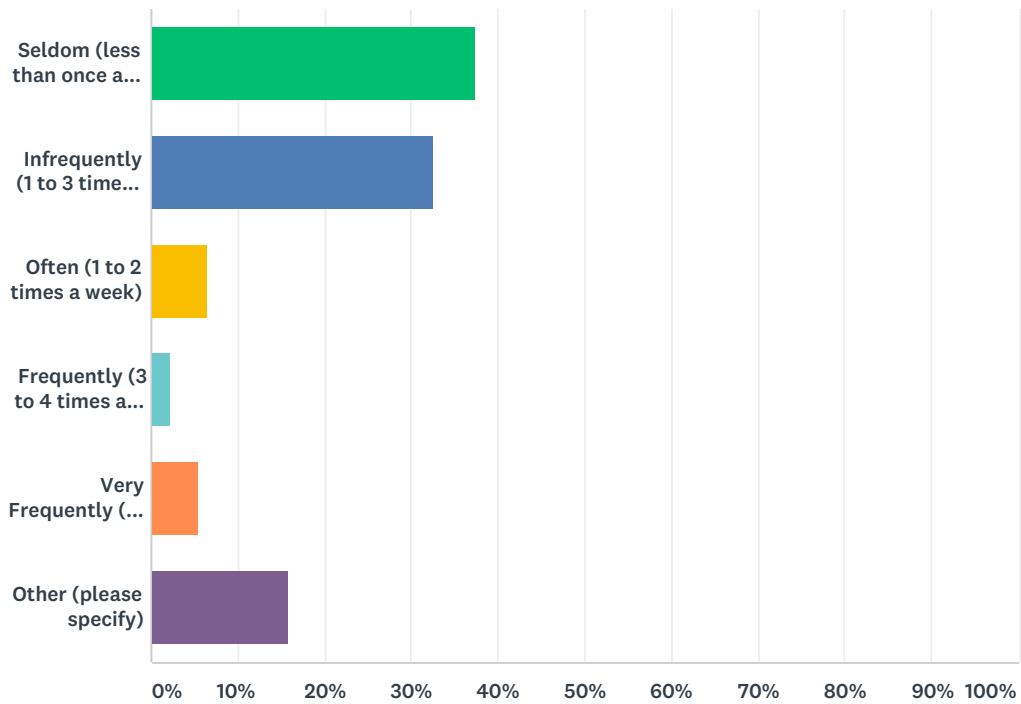

Q34 How frequently do you travel to Lewiston/Auburn for medical appointments?

Answered: 310 Skipped: 184

ANSWER CHOICES	RESPONSES	
Seldom (less than once a month)	37.42%	116
Infrequently (1 to 3 times a month)	32.58%	101
Often (1 to 2 times a week)	6.45%	20
Frequently (3 to 4 times a week)	2.26%	7
Very Frequently (5+ times a week)	5.48%	17
Other (please specify)	15.81%	49
TOTAL		310