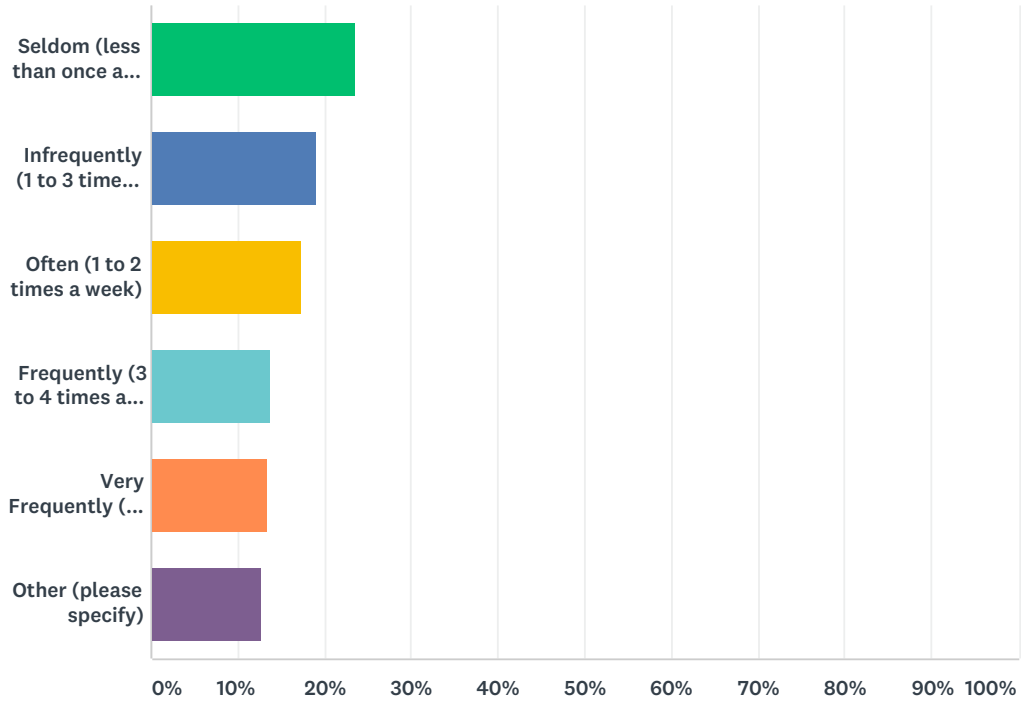

Q36 How frequently do you travel to Lewiston/Auburn for shopping?

Answered: 305 Skipped: 189

ANSWER CHOICES	RESPONSES	
Seldom (less than once a month)	23.61%	72
Infrequently (1 to 3 times a month)	19.02%	58
Often (1 to 2 times a week)	17.38%	53
Frequently (3 to 4 times a week)	13.77%	42
Very Frequently (5+ times a week)	13.44%	41
Other (please specify)	12.79%	39
TOTAL		305