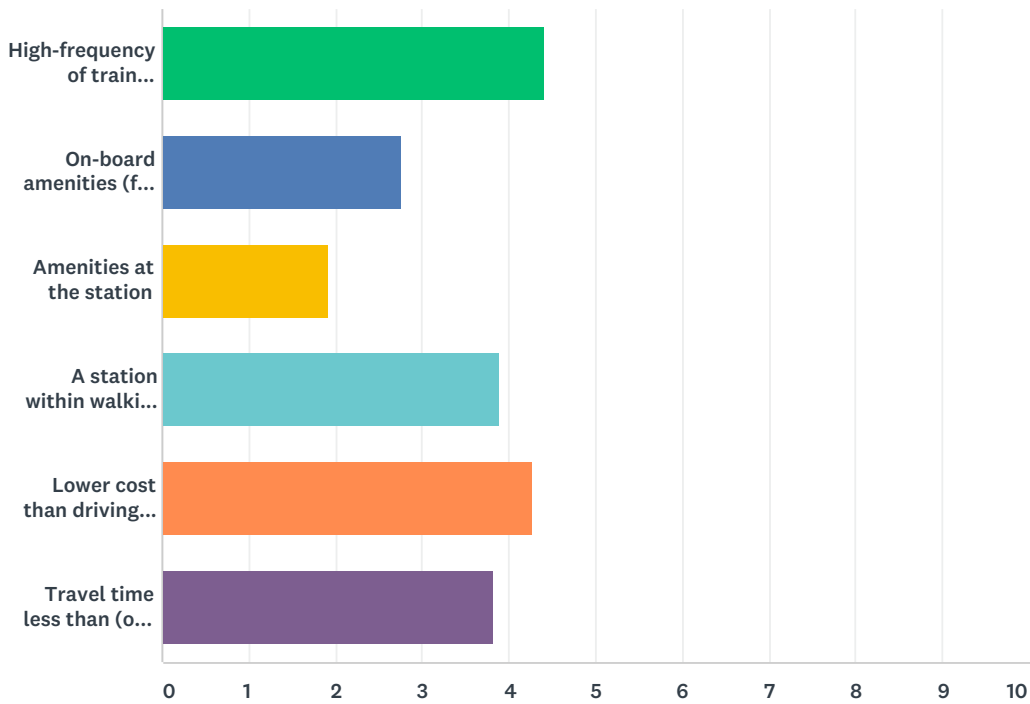

Q42 What would make you more likely to use the train? Please rank in order from most important to least important:

Answered: 277 Skipped: 217

	1	2	3	4	5	6	TOTAL	SCORE
High-frequency of train service (many trains per day)	38.17% 100	14.12% 37	18.32% 48	16.03% 42	6.87% 18	6.49% 17	262	4.41
On-board amenities (food and drinks for purchase, WiFi service)	3.86% 10	12.74% 33	11.20% 29	15.44% 40	42.47% 110	14.29% 37	259	2.77
Amenities at the station	1.91% 5	3.44% 9	9.92% 26	8.40% 22	22.90% 60	53.44% 140	262	1.93
A station within walking distance (or which has frequent transit service) to destination	17.80% 47	18.18% 48	20.45% 54	29.55% 78	7.58% 20	6.44% 17	264	3.90
Lower cost than driving + parking	27.00% 71	25.48% 67	17.11% 45	11.79% 31	14.45% 38	4.18% 11	263	4.26
Travel time less than (or similar to) driving	13.87% 38	25.55% 70	22.63% 62	19.71% 54	4.01% 11	14.23% 39	274	3.83