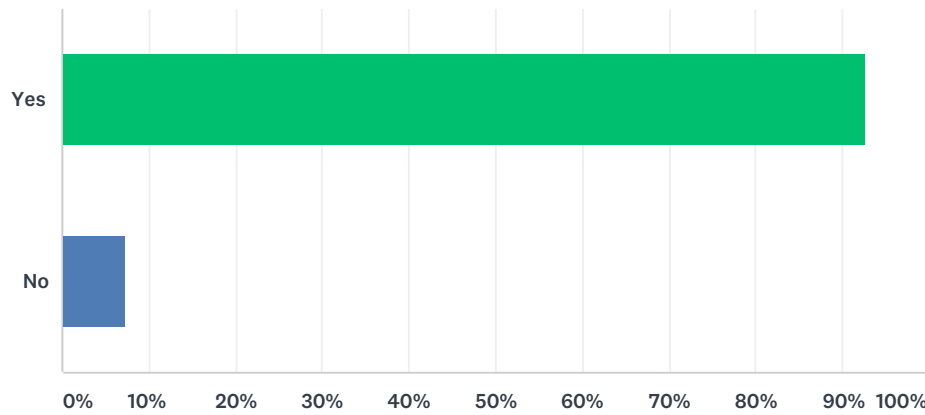

Q21 If train service were available between Lewiston/Auburn and Portland, would you ride it?

Answered: 393 Skipped: 101

ANSWER CHOICES	RESPONSES	
Yes	92.62%	364
No	7.38%	29
TOTAL		393