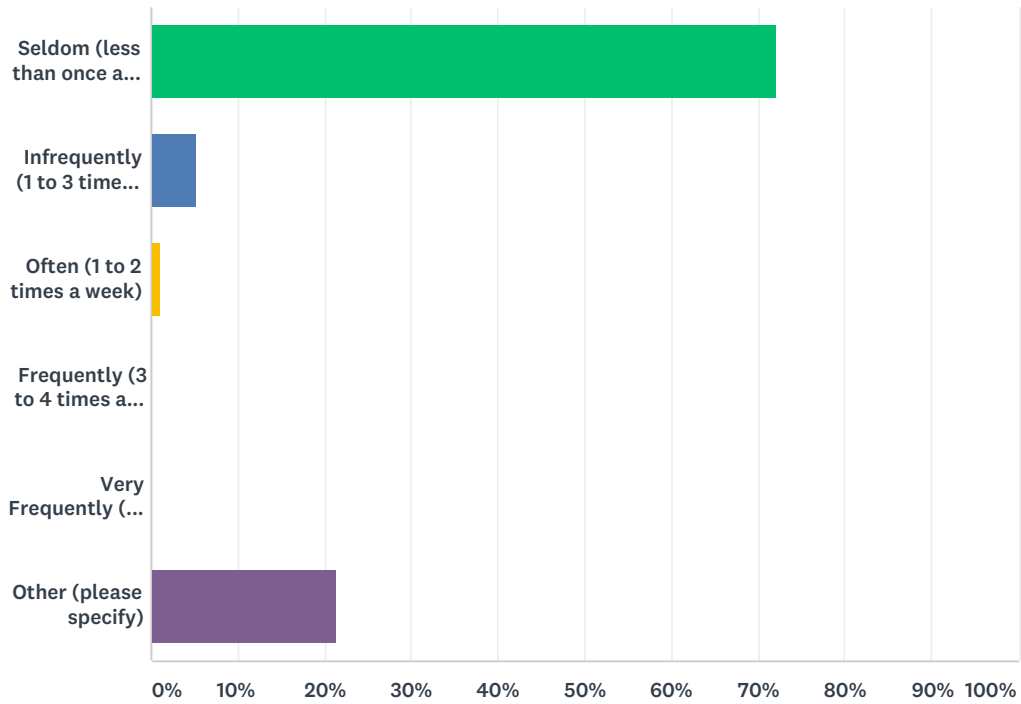

Q14 How frequently do you travel to Boston for medical appointments?

Answered: 389 Skipped: 105

ANSWER CHOICES	RESPONSES	
Seldom (less than once a month)	72.24%	281
Infrequently (1 to 3 times a month)	5.14%	20
Often (1 to 2 times a week)	1.03%	4
Frequently (3 to 4 times a week)	0.26%	1
Very Frequently (5+ times a week)	0.00%	0
Other (please specify)	21.34%	83
TOTAL		389