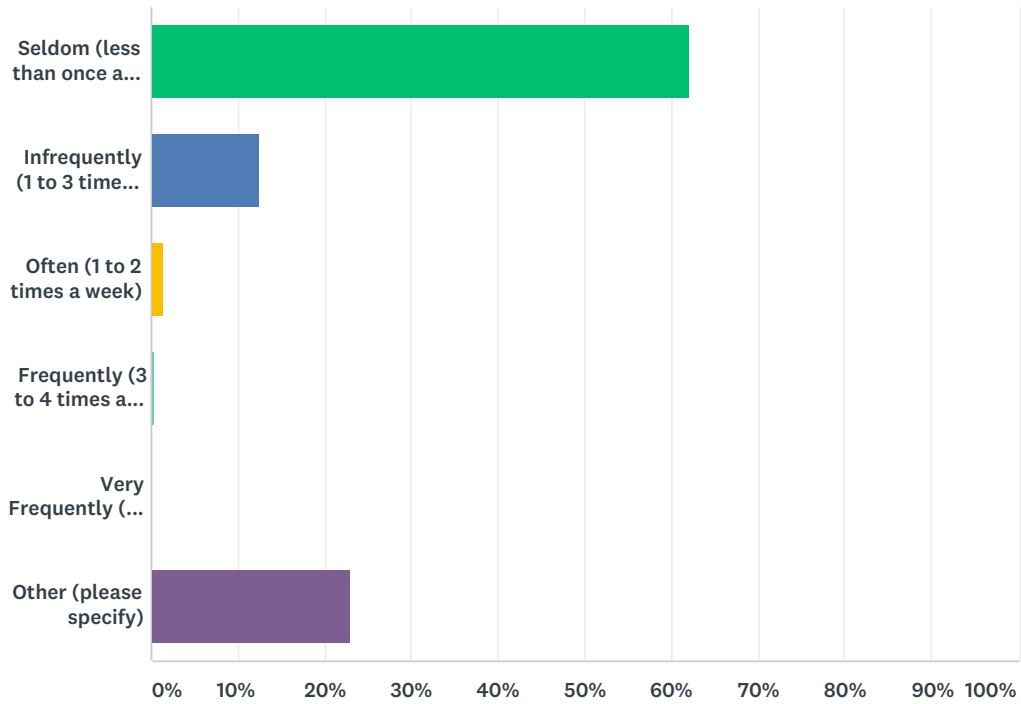

Q12 How frequently do you travel to Boston for work?

Answered: 390 Skipped: 104

ANSWER CHOICES	RESPONSES	
Seldom (less than once a month)	62.05%	242
Infrequently (1 to 3 times a month)	12.56%	49
Often (1 to 2 times a week)	1.54%	6
Frequently (3 to 4 times a week)	0.51%	2
Very Frequently (5+ times a week)	0.26%	1
Other (please specify)	23.08%	90
TOTAL		390