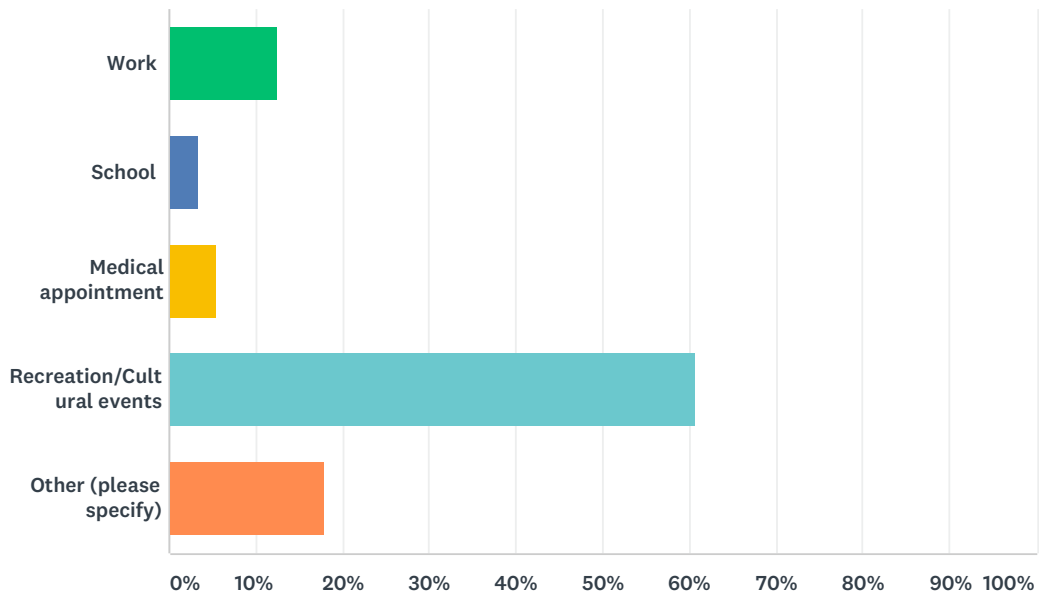

Q20 For what purposes do you ride the Downeaster?

Answered: 343 Skipped: 151

ANSWER CHOICES	RESPONSES	
Work	4.96%	17
School	1.75%	6
Medical appointment	2.92%	10
Recreation/Cultural events	54.81%	188
Travel Connections (e.g., to fly out of the airport)	10.20%	35
Other (please specify)	25.36%	87
TOTAL		343

Answered: 389 Skipped: 105

ANSWER CHOICES	RESPONSES	
Work	12.60%	49
School	3.34%	13
Medical appointment	5.40%	21
Recreation/Cultural events	60.67%	236
Other (please specify)	17.99%	70
TOTAL		389

Q23 If train service were available between Lewiston/Auburn and Boston, would you ride it?