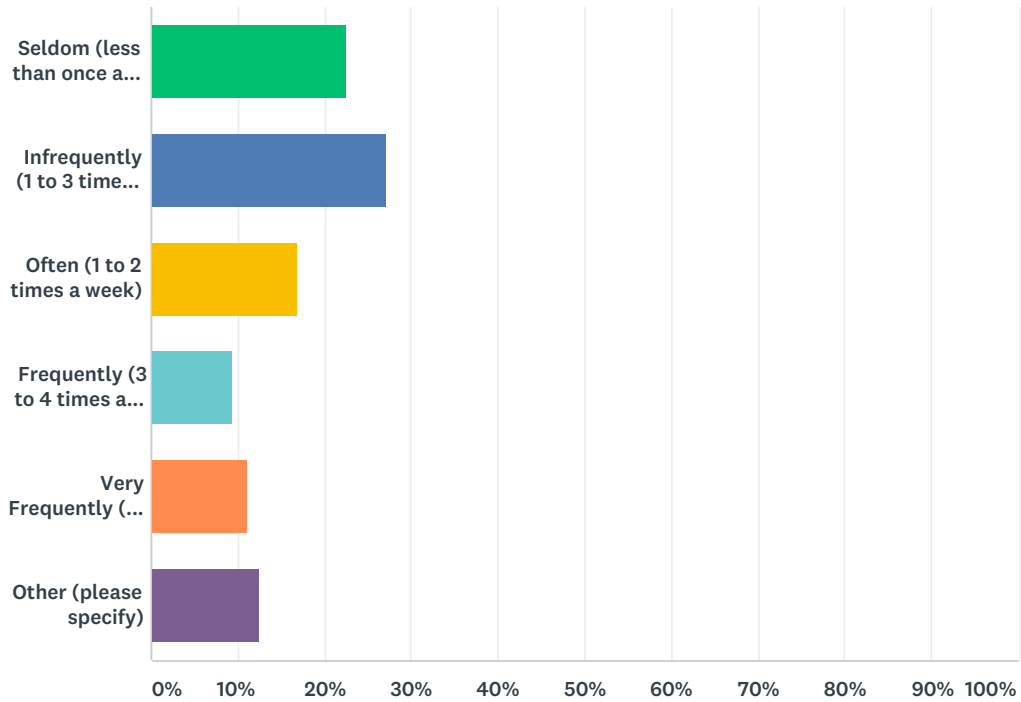

Q35 How frequently do you travel to Lewiston/Auburn for recreation/cultural events?

Answered: 305 Skipped: 189

ANSWER CHOICES	RESPONSES	
Seldom (less than once a month)	22.62%	69
Infrequently (1 to 3 times a month)	27.21%	83
Often (1 to 2 times a week)	17.05%	52
Frequently (3 to 4 times a week)	9.51%	29
Very Frequently (5+ times a week)	11.15%	34
Other (please specify)	12.46%	38
TOTAL		305