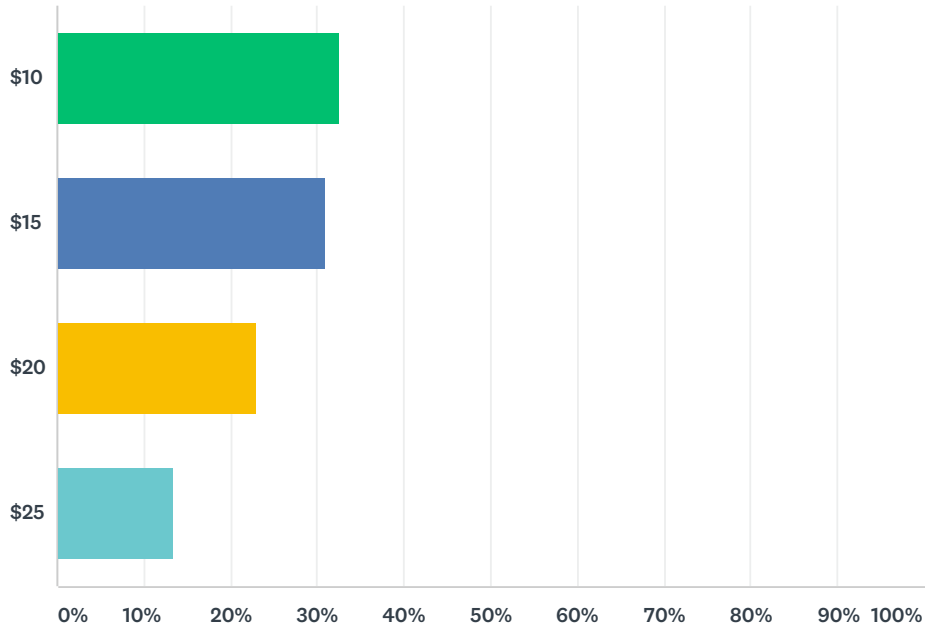

Q26 What is the most you would pay for a one-way train ride between Lewiston/Auburn and Portland? (For reference, the average cost to drive alone is $22, excluding parking)

Answered: 388 Skipped: 106

ANSWER CHOICES	RESPONSES	
$10	32.73%	127
$15	30.93%	120
$20	22.94%	89
$25	13.40%	52
TOTAL		388