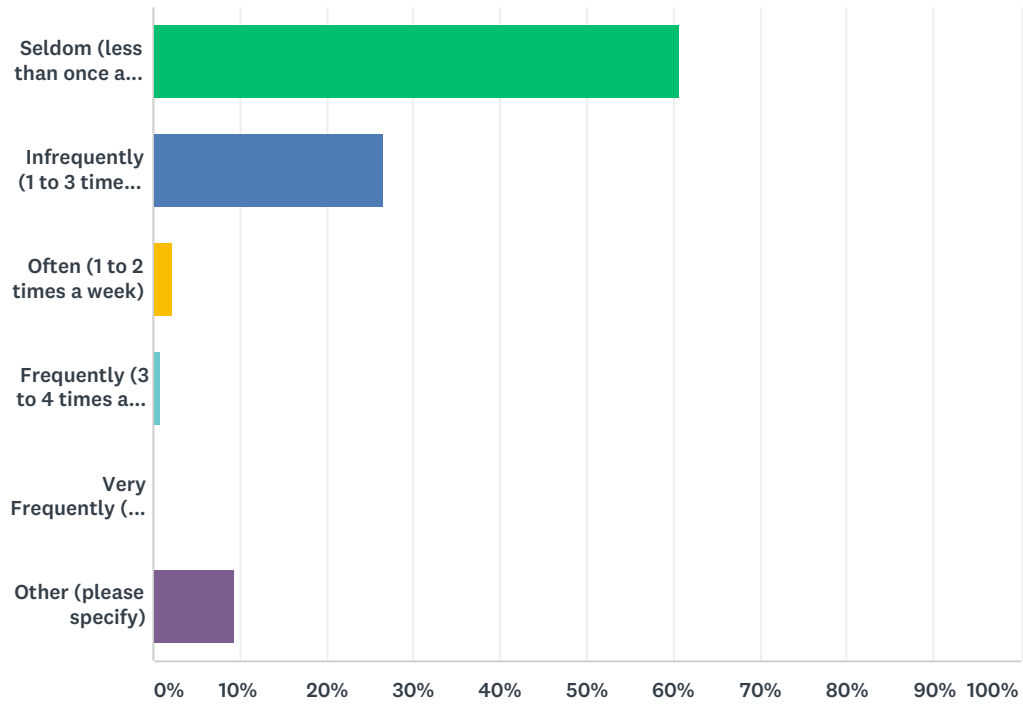

Q16 How frequently do you travel to Boston for shopping?

Answered: 389 Skipped: 105

ANSWER CHOICES	RESPONSES	
Seldom (less than once a month)	60.67%	236
Infrequently (1 to 3 times a month)	26.48%	103
Often (1 to 2 times a week)	2.31%	9
Frequently (3 to 4 times a week)	0.77%	3
Very Frequently (5+ times a week)	0.26%	1
Other (please specify)	9.51%	37
TOTAL		389