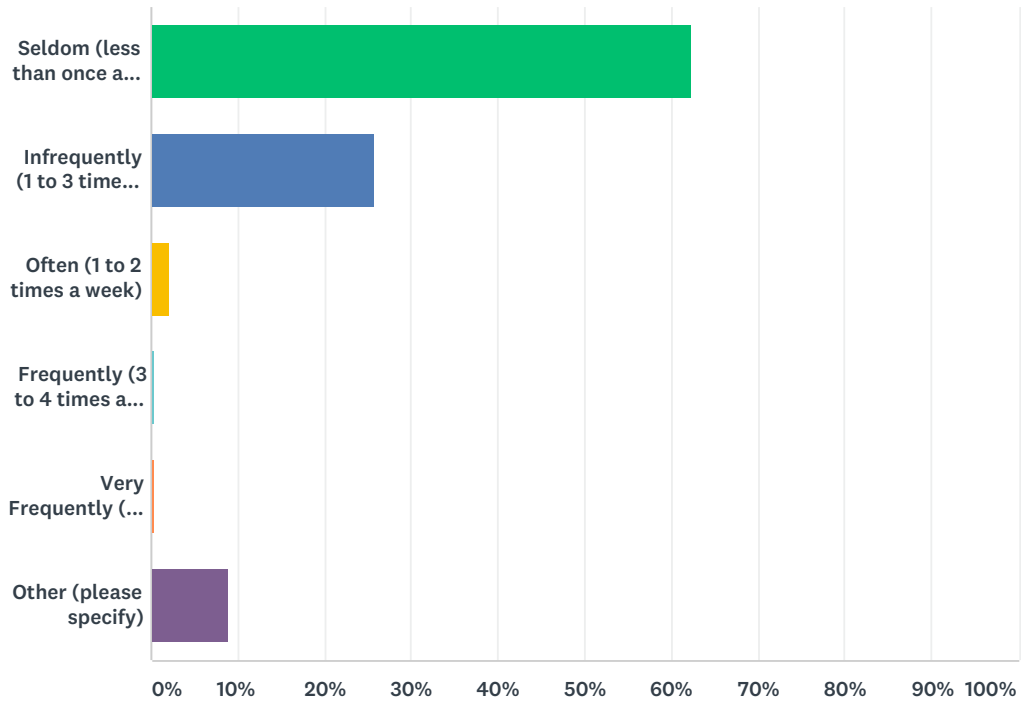

Q17 How frequently do you travel to Boston for travel connections (e.g., to fly out of the airport, transfer to the Amtrak Northeast Corridor)?

Answered: 393 Skipped: 101

ANSWER CHOICES	RESPONSES	
Seldom (less than once a month)	62.34%	245
Infrequently (1 to 3 times a month)	25.70%	101
Often (1 to 2 times a week)	2.04%	8
Frequently (3 to 4 times a week)	0.51%	2
Very Frequently (5+ times a week)	0.51%	2
Other (please specify)	8.91%	35
TOTAL		393