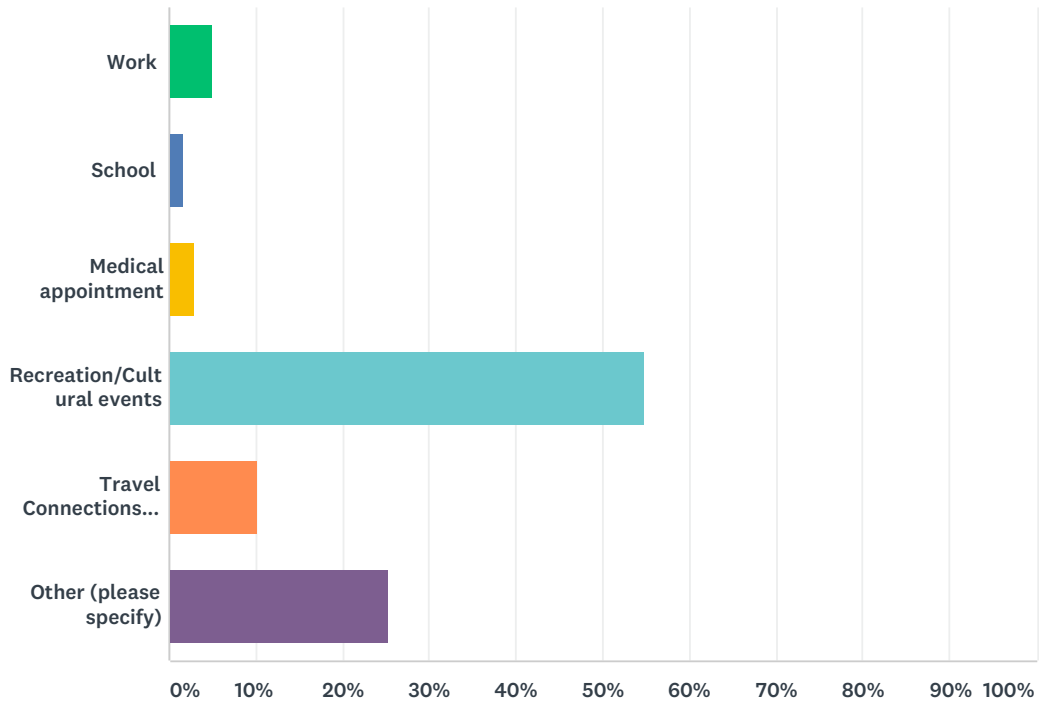

Q18 Do you frequently travel to Boston for any other type of trip not covered in the questions above?

Answered: 314 Skipped: 180

Q19 Do you currently ride the Downeaster?

Answered: 388 Skipped: 106

ANSWER CHOICES	RESPONSES	
Yes	55.41%	215
No	44.59%	173
TOTAL		388

Q20 For what purposes do you ride the Downeaster?

Answered: 343 Skipped: 151

ANSWER CHOICES	RESPONSES	
Work	4.96%	17
School	1.75%	6
Medical appointment	2.92%	10
Recreation/Cultural events	54.81%	188
Travel Connections (e.g., to fly out of the airport)	10.20%	35
Other (please specify)	25.36%	87
TOTAL		343