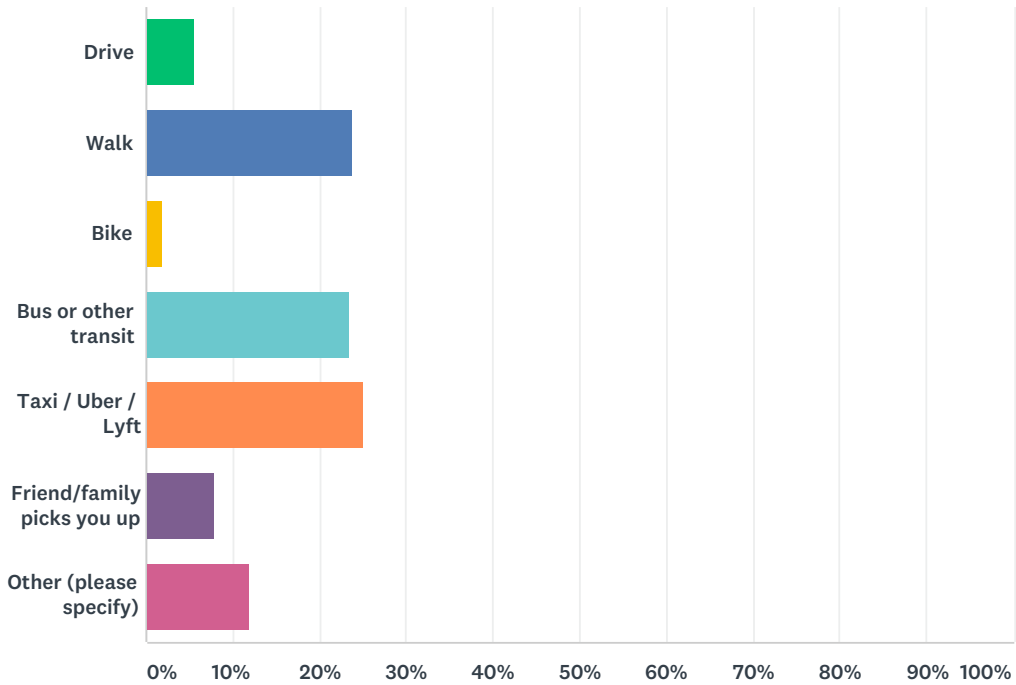

Q40 Once at your desired station stop, how would you arrive at your destination?

Answered: 302 Skipped: 192

ANSWER CHOICES	RESPONSES	
Drive	5.63%	17
Walk	23.84%	72
Bike	1.99%	6
Bus or other transit	23.51%	71
Taxi / Uber / Lyft	25.17%	76
Friend/family picks you up	7.95%	24
Other (please specify)	11.92%	36
TOTAL		302