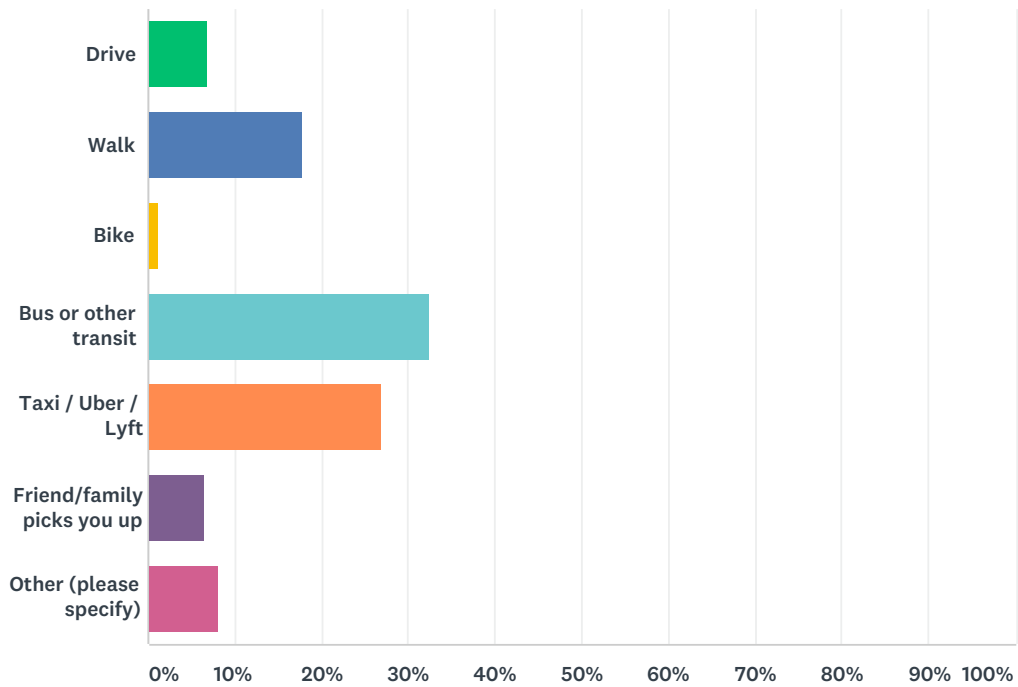

Q25 Once at your desired station stop, how would you arrive at your destination?

Answered: 389 Skipped: 105

ANSWER CHOICES	RESPONSES	
Drive	6.94%	27
Walk	17.74%	69
Bike	1.29%	5
Bus or other transit	32.39%	126
Taxi / Uber / Lyft	26.99%	105
Friend/family picks you up	6.43%	25
Other (please specify)	8.23%	32
TOTAL		389