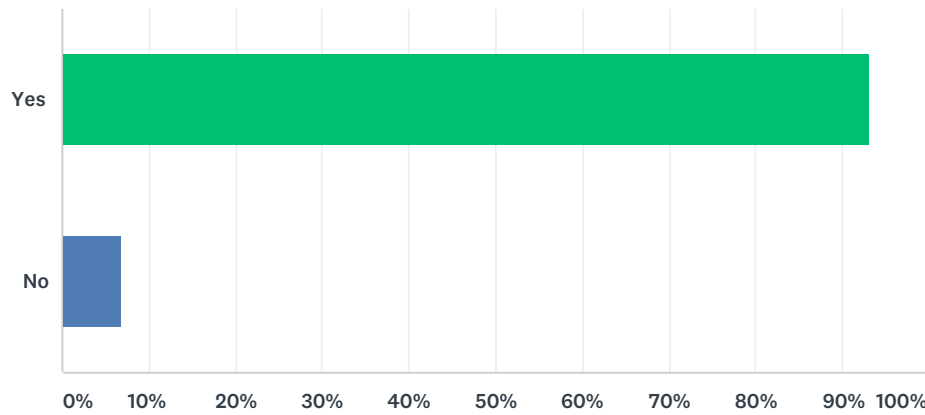

Q38 If a train service were available between Lewiston/Auburn and Portland, would you ride it?

Answered: 308 Skipped: 186

ANSWER CHOICES	RESPONSES	
Yes	93.18%	287
No	6.82%	21
TOTAL		308